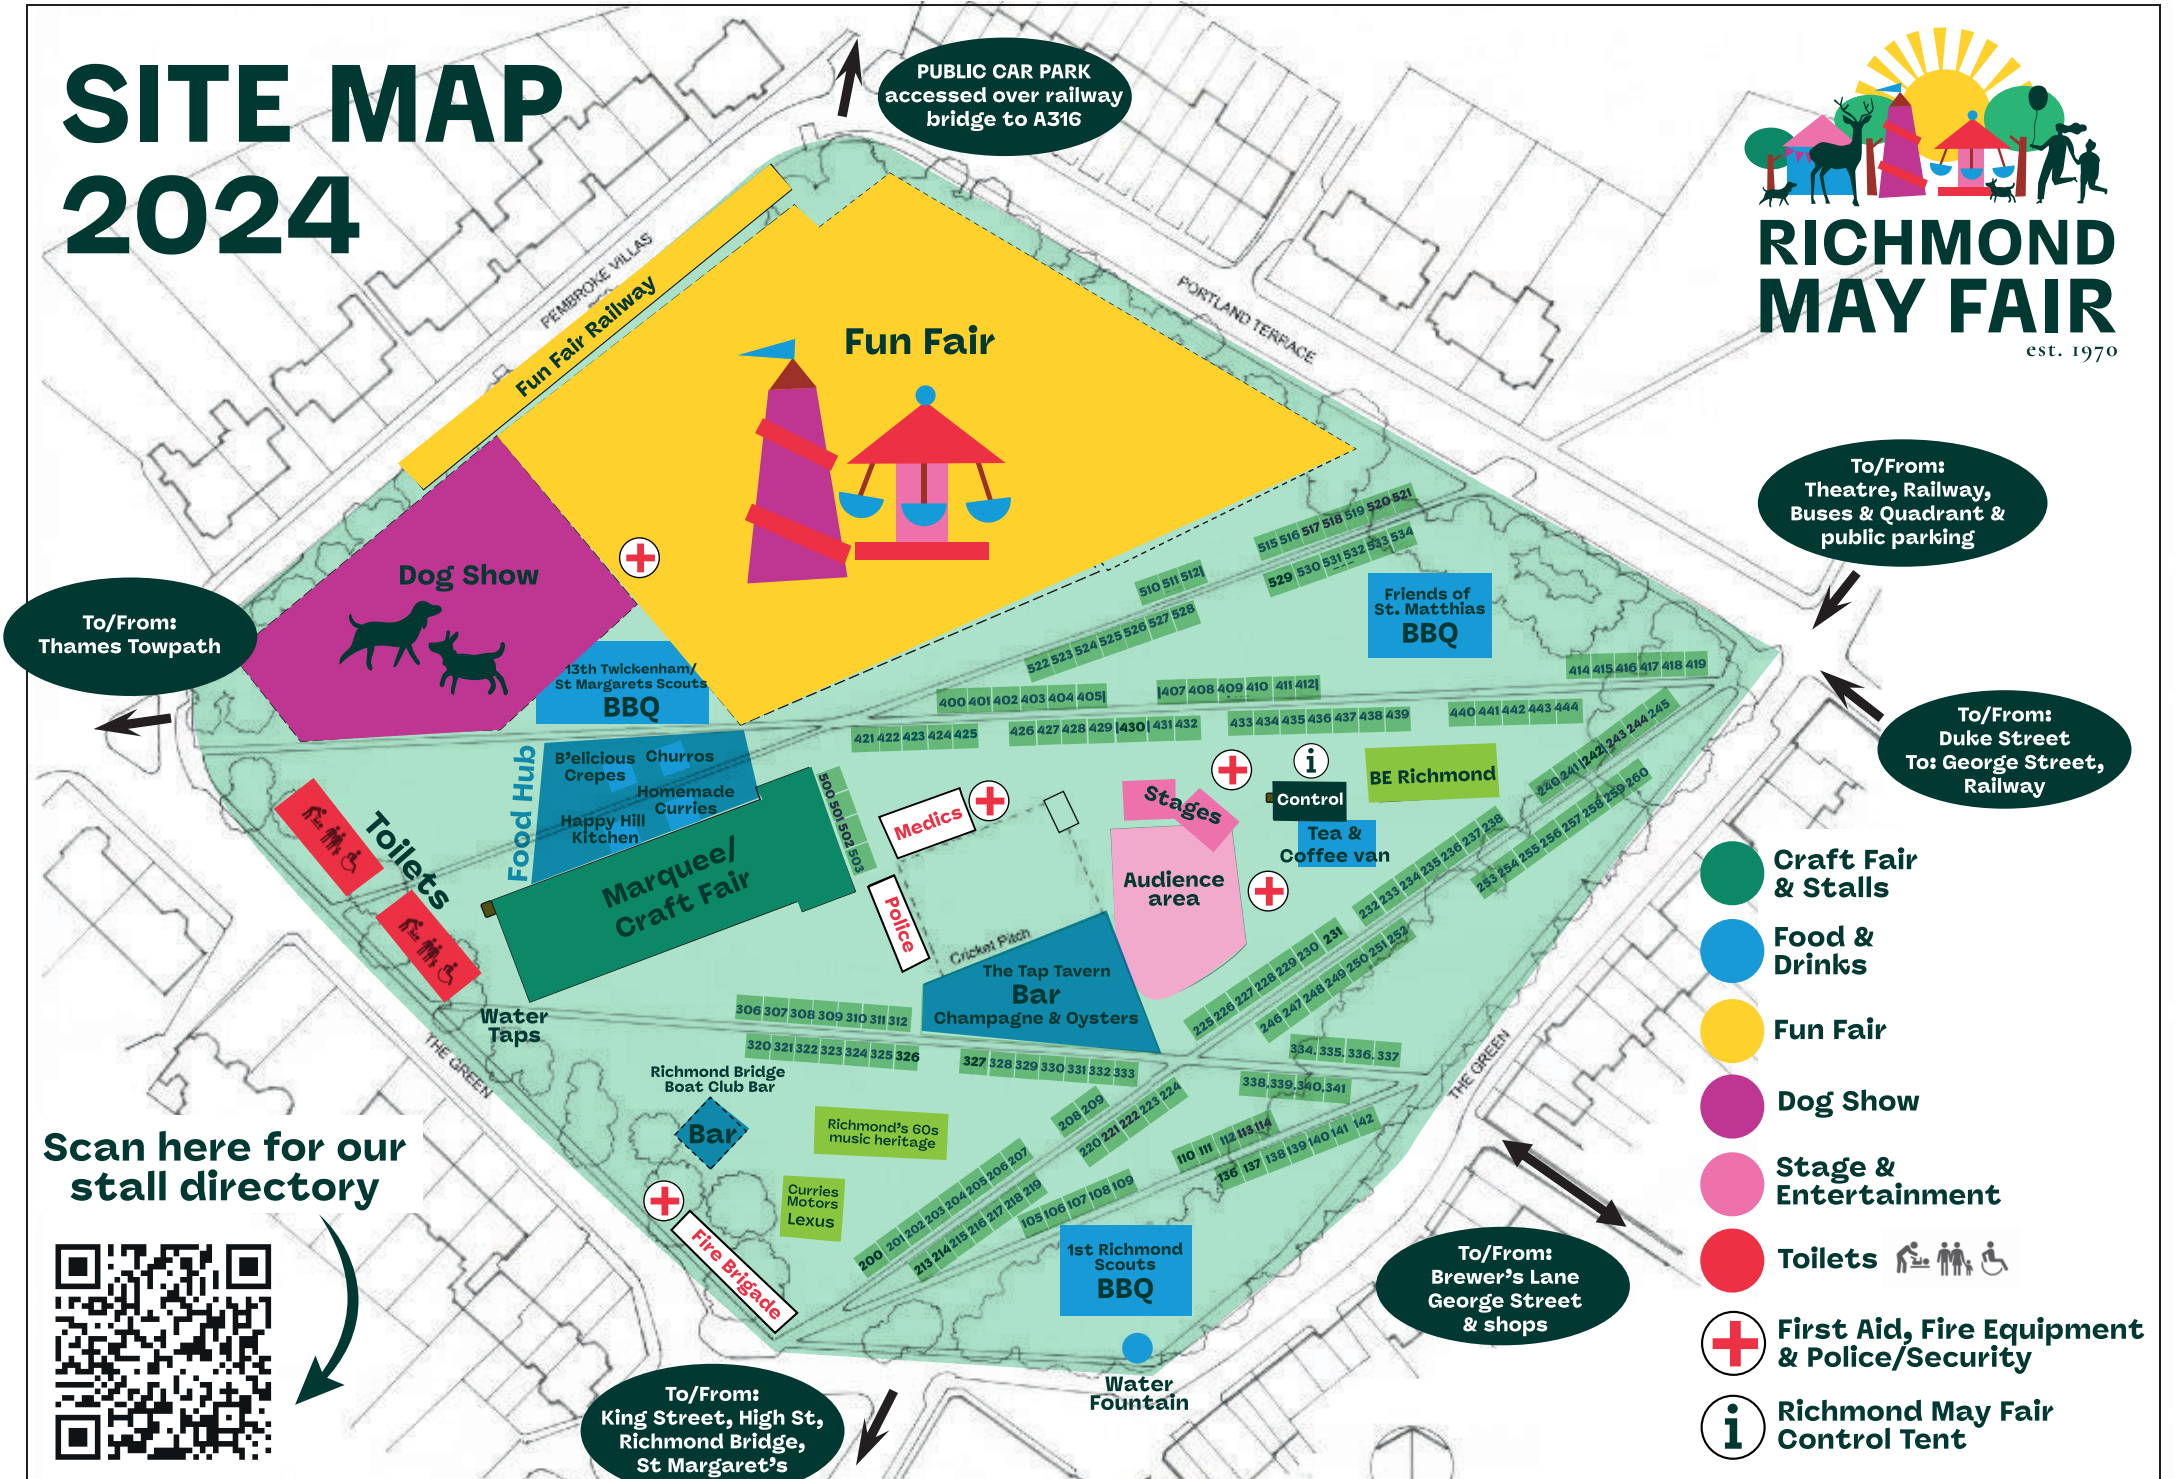

# SITE MAP 2024

PUBLIC CAR PARK  
accessed over railway  
bridge to A316

To/From:  
Thames Towpath

To/From:  
Theatre, Railway,  
Buses & Quadrant &  
public parking

To/From:  
Duke Street  
To: George Street,  
Railway

To/From:  
Brewer's Lane  
George Street  
& shops

To/From:  
King Street, High St,  
Richmond Bridge,  
St Margaret's

- Craft Fair & Stalls
- Food & Drinks
- Fun Fair
- Dog Show
- Stage & Entertainment
- Toilets
- + First Aid, Fire Equipment & Police/Security
- i Richmond May Fair Control Tent

Scan here for our  
stall directory